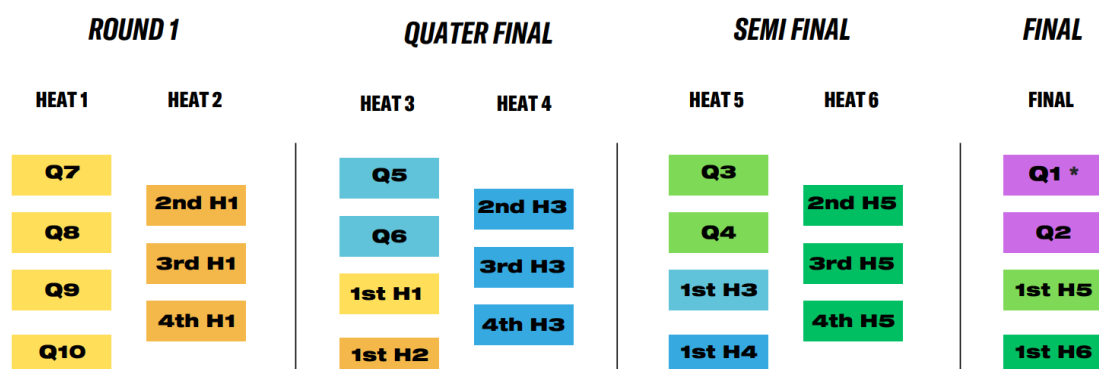

Final Elimination Freestyle Slalom

Seeding in the Final Elimination

Competitors entering the final elimination are seeded in the elimination ladder according to the following tables;

Final Elimination with 6 competitors;

Result in Qualifying Elimination	Seeding in Final Elimination
1, 2	FINAL 1
3, 4, 5, 6	SEMI FINAL

Final Elimination with 8 competitors;

Result in Qualifying Elimination	Seeding in Final Elimination
1, 2	FINAL 1
3, 4	SEMI FINAL
5, 6, 7, 8	QUARTER FINAL

Final Elimination with 10 competitors;

Result in Qualifying Elimination	Seeding in Final Elimination
1, 2	FINAL 1
3, 4	SEMI FINAL
5, 6	QUARTER FINAL
7, 8, 9, 10	ROUND 1

Advancing Heat Procedure in the Final Elimination with 10 competitors

ROUND 1:

Heat 1:

Participants: Competitors ranked 7th, 8th, 9th, and 10th in the Qualifying Eliminations ranking. The winner advances to the Quarter Final (Heat 3).

Heat 2: